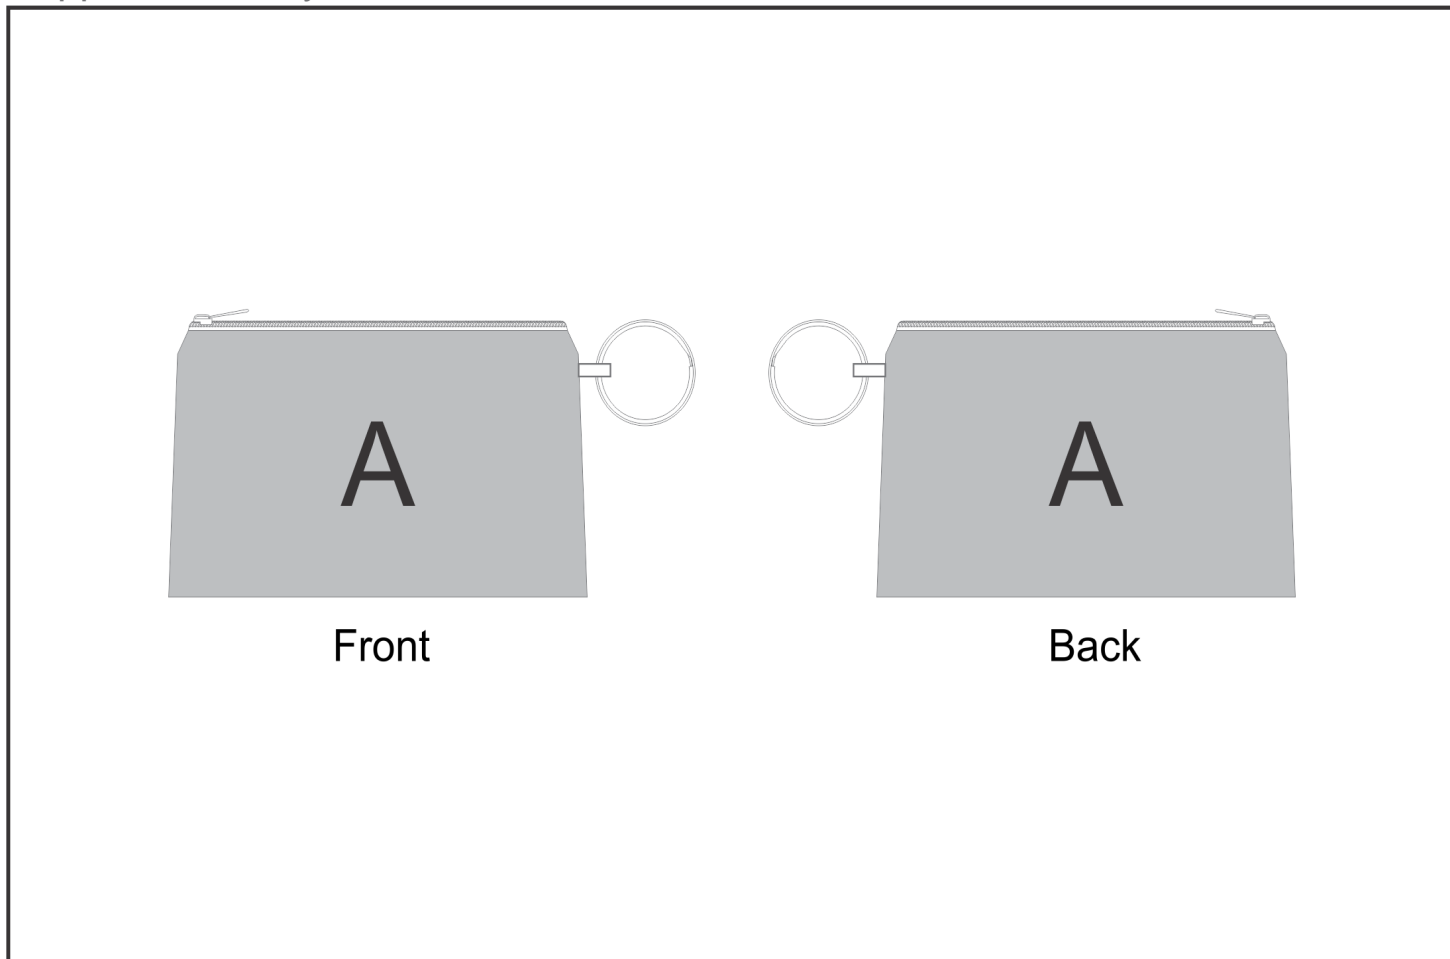

BC-HP-6-G

Hoppla Kimberley Credit Card & Coin Purse

Need to know:

Includes 1-Position Sublimation (setup fees apply)

- Please Note: We cannot guarantee 100% logo Alignment on all Brandable Panels.

Branding Options:

Position	Branding Method (Branding Code)	No. of Colours	Dimension
A	Custom Sublimation A (CPSUB-A)	Full Colour	210mm wide x 250mm high